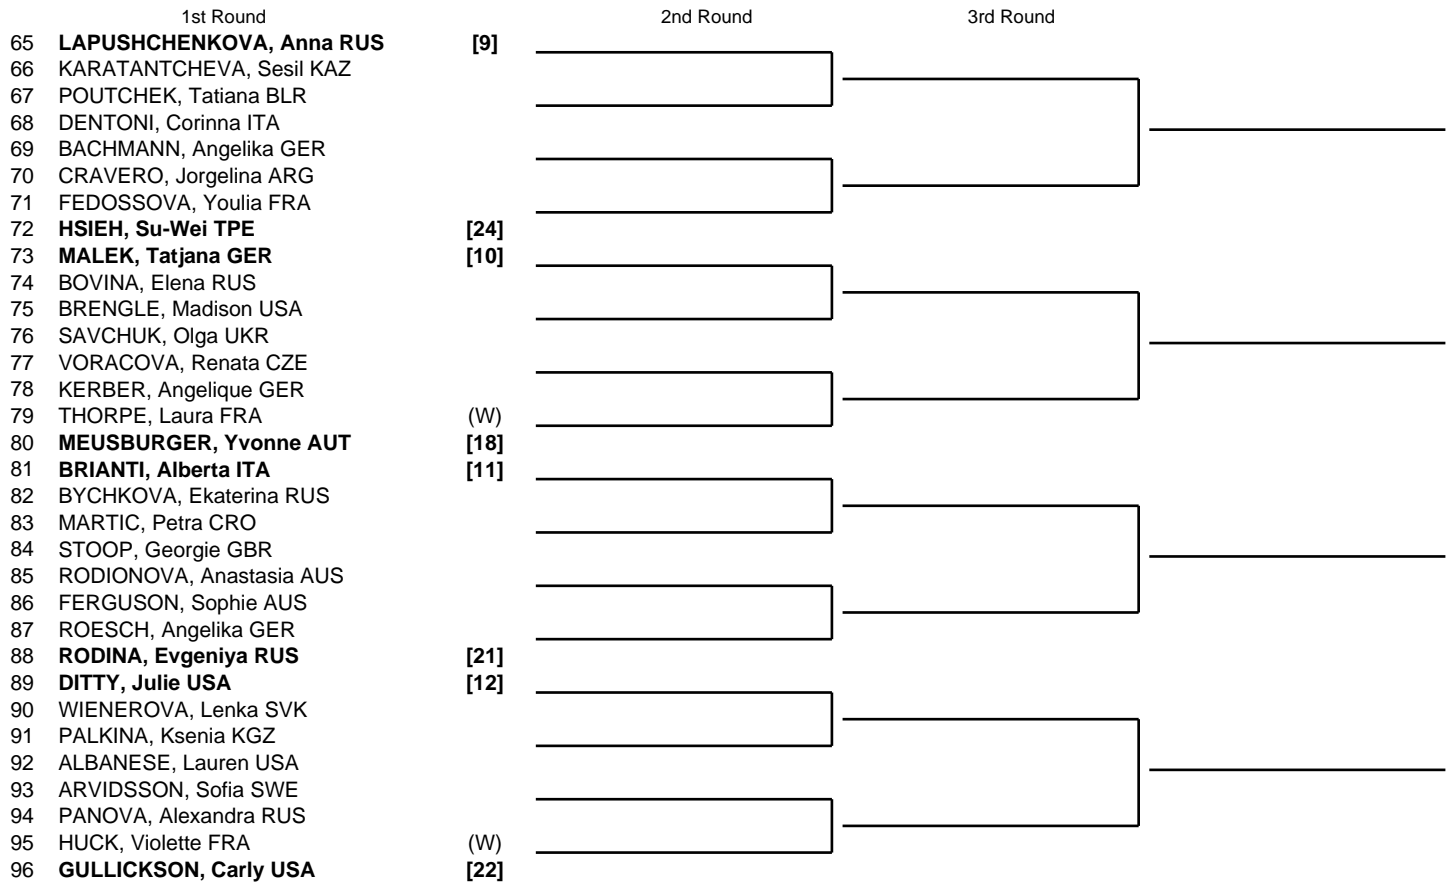

See what IBM does for Roland-Garros