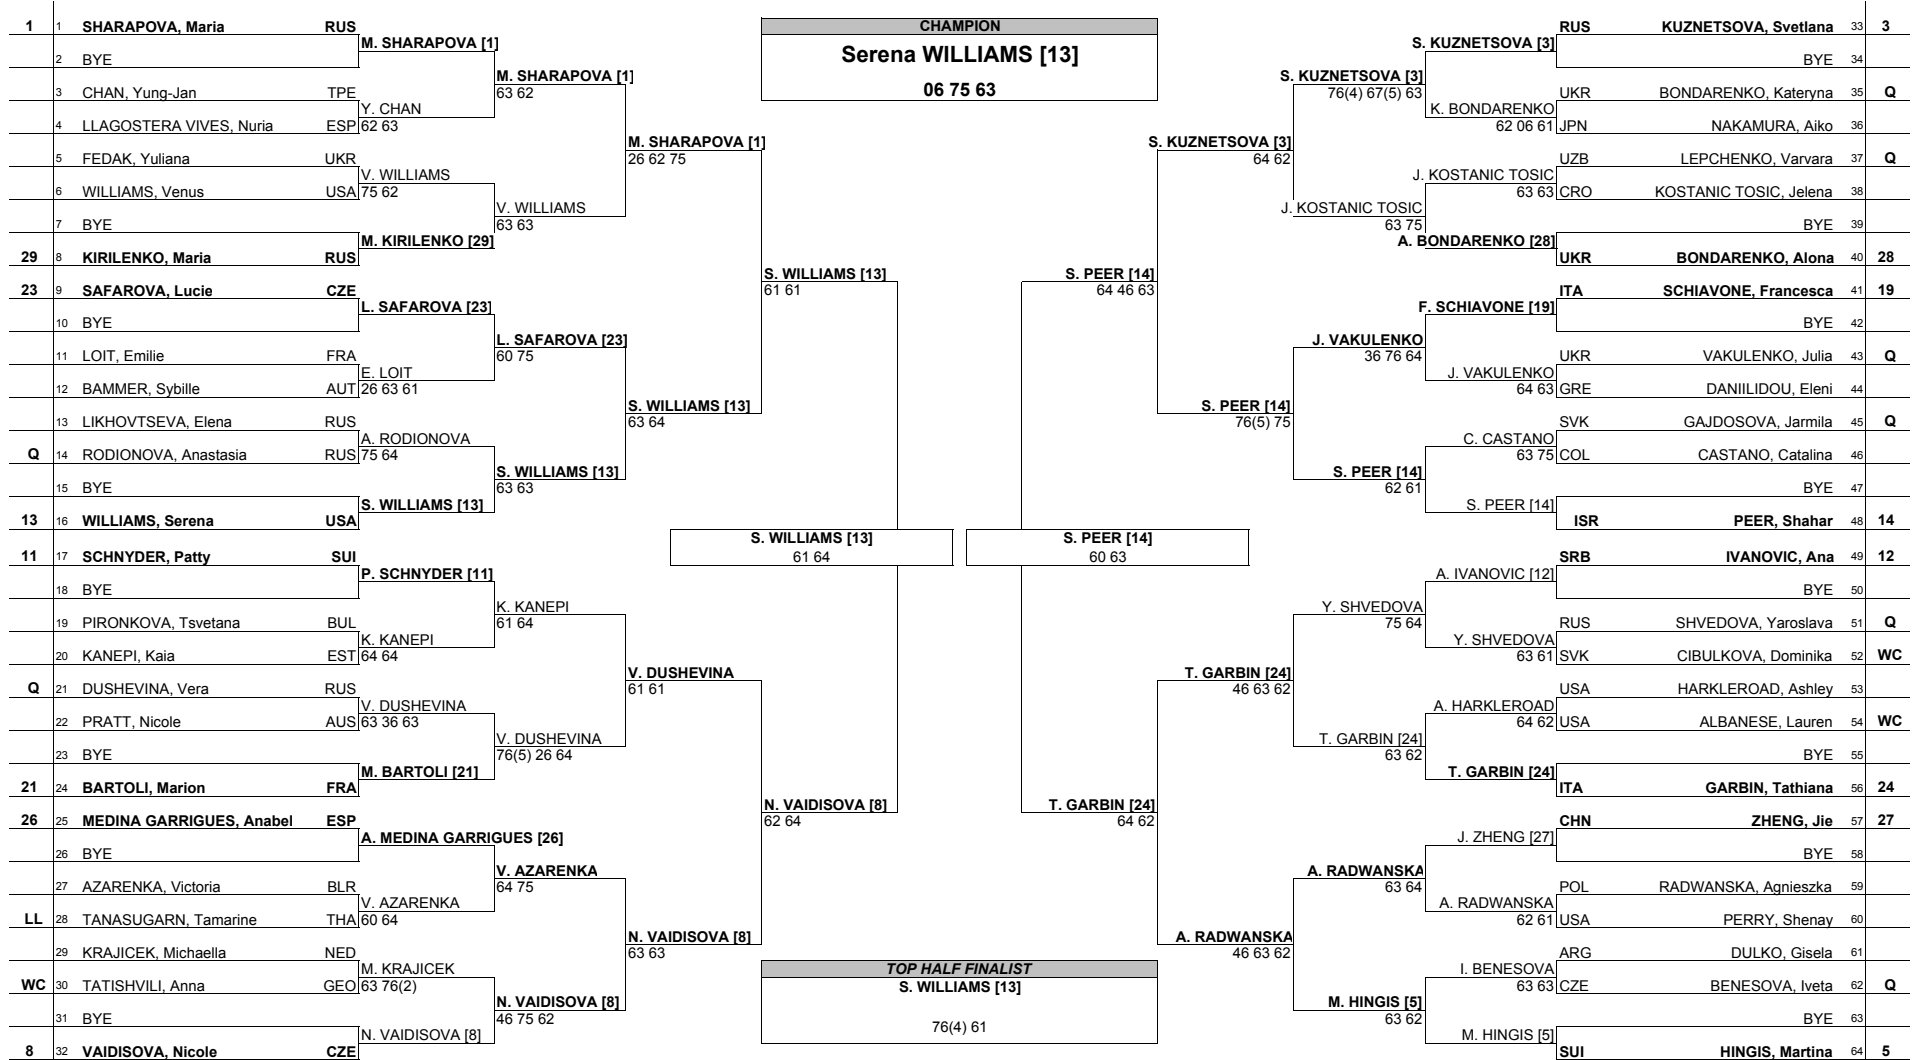

Sony Ericsson Open
MAIN DRAW SINGLES

, Miami March 19-April 1, 2007
Hard
Tier I - \$3,450,000
403

Seeded Players	Rank	Seeded Players	Rank	Prize Money	Pts.	Lucky Losers	Retirements/W.O.
1 SHARAPOVA, Maria	1	9 CHAKVE TADZE, Anna	11	Winner	\$492,950	500	
2 HENIN, Justine	2	10 SAFINA, Dinara	12	Finalists	\$246,485	350	
3 KUZNETSOVA, Svetlana	3	11 SCHNYDER, Patty	13	Semi-Finalists	\$124,210	225	
4 CLUSTERS, Kim	4	12 IVANOVIC, Ana	14	Quarter Finalists	\$65,540	125	
5 HINGIS, Martina	5	13 WILLIAMS, Serena	15	4th Round	\$34,550	70	
6 PETROVA, Nadia	6	14 PEER, Shahar	16	3rd Round	\$18,240	45	
7 JANKOVIC, Jelena	7	15 LI, Na	17	2nd Round	\$9,570	30	
8 VAIDISOVA, Nicole	8	16 HANTUCHOVA, Daniela	18	1st Round	\$5,140	1	
						Last Direct Acceptance	Players Representative
						CHAN, Yung-Jan (84)	Svetlana Kuznetsova / Yaroslava Shvedova
							Sony Ericsson WTA Tour Supervisor
							Giulia Orlandi / Pam Whytcross

Sony Ericsson Open
MAIN DRAW SINGLES

, Miami March 19-April 1, 2007
Hard
Tier I - \$3,450,000
403

Seeded Players		Rank	Seeded Players		Rank	Prize Money		Pts.	Lucky Losers		Retirements/W.O.		
17	GOLOVIN, Tatiana	19	25	STOSUR, Samantha	29	Winner	\$492,950	500					
18	ZVONAREVA, Vera	20	26	MEDINA GARRIGUES, Anabel	30	Finalists	\$246,485	350					
19	SCHIAVONE, Francesca	21	27	ZHENG, Jie	31	Semi-Finalists	\$124,210	225					
20	SREBOTNIK, Katarina	22	28	BONDARENKO, Alona	32	Quarter-Finalists	\$65,540	125					
21	BARTOLI, Marion	23	29	KIRILENKO, Maria	33	4th Round	\$34,550	70					
22	SUGIYAMA, Ai	24	30	BREMOND, Severine	34	3rd Round	\$18,240	45					
23	SAFAROVA, Lucie	26	31	MULLER, Martina	35	2nd Round	\$9,570	30					
24	GARBIN, Tathiana	27	32	SANTANGELO, Mara	36	1st Round	\$5,140	1					
								Last Direct Acceptance		Players Representative		Sony Ericsson WTA Tour Supervisor	
								CHAN, Yung-Jan (84)		Svetlana Kuznetsova / Yaroslava Shvedova		Giulia Orlandi / Pam Whytcross	