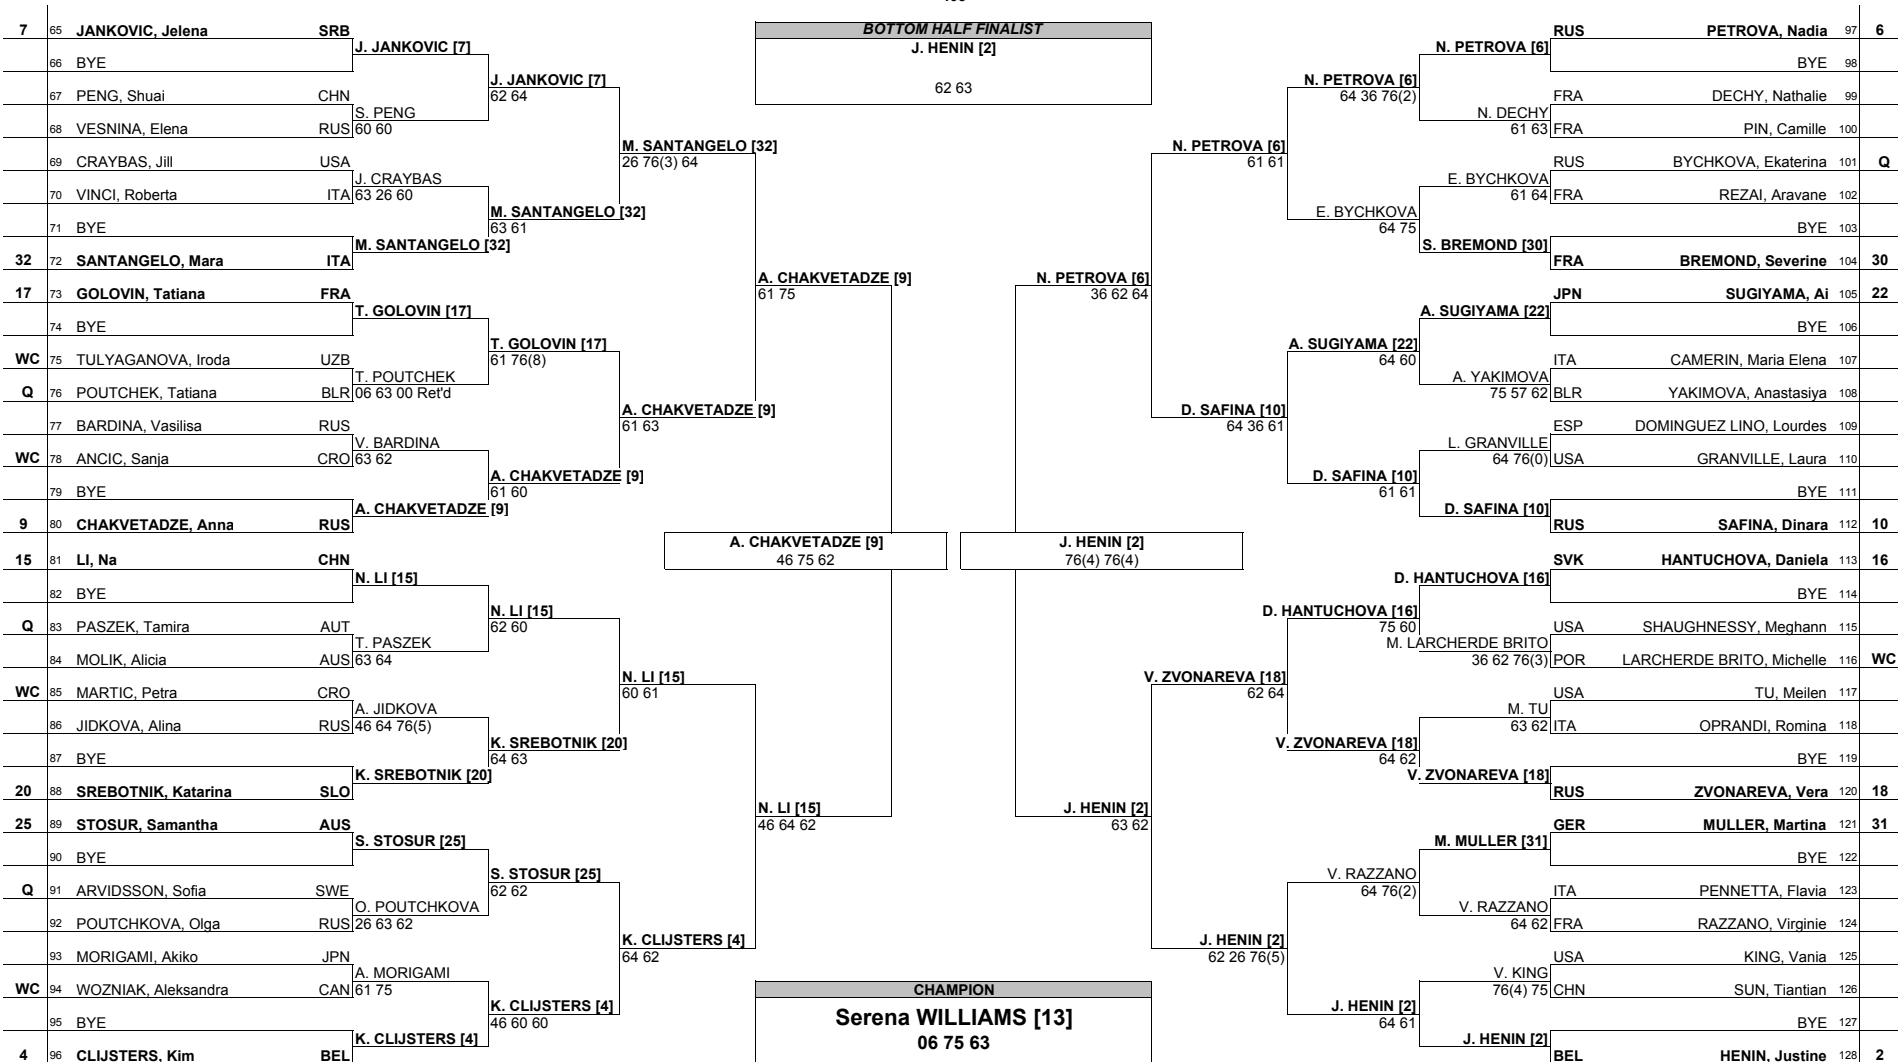

Sony Ericsson Open
MAIN DRAW SINGLES

, Miami March 19-April 1, 2007
Hard
Tier I - $3,450,000
403

Seeded Players		Rank	Seeded Players		Rank	Prize Money		Pts.	Lucky Losers		Retirements/W.O.		
17	GOLOVIN, Tatiana	19	25	STOSUR, Samantha	29	Winner	$492,950	500					
18	ZVONAREVA, Vera	20	26	MEDINA GARRIGUES, Anabel	30	Finalists	$246,485	350					
19	SCHIAVONE, Francesca	21	27	ZHENG, Jie	31	Semi-Finalists	$124,210	225					
20	SREBOTNIK, Katarina	22	28	BONDARENKO, Alona	32	Quarter-Finalists	$65,540	125					
21	BARTOLI, Marion	23	29	KIRILENKO, Maria	33	4th Round	$34,550	70					
22	SUGIYAMA, Ai	24	30	BREMOND, Severine	34	3rd Round	$18,240	45					
23	SAFAROVA, Lucie	26	31	MULLER, Martina	35	2nd Round	$9,570	30					
24	GARBIN, Tathiana	27	32	SANTANGELO, Mara	36	1st Round	$5,140	1					
								Last Direct Acceptance		Players Representative		Sony Ericsson WTA Tour Supervisor	
								CHAN, Yung-Jan (84)		Svetlana Kuznetsova / Yaroslava Shvedova		Giulia Orlandi / Pam Whytcross