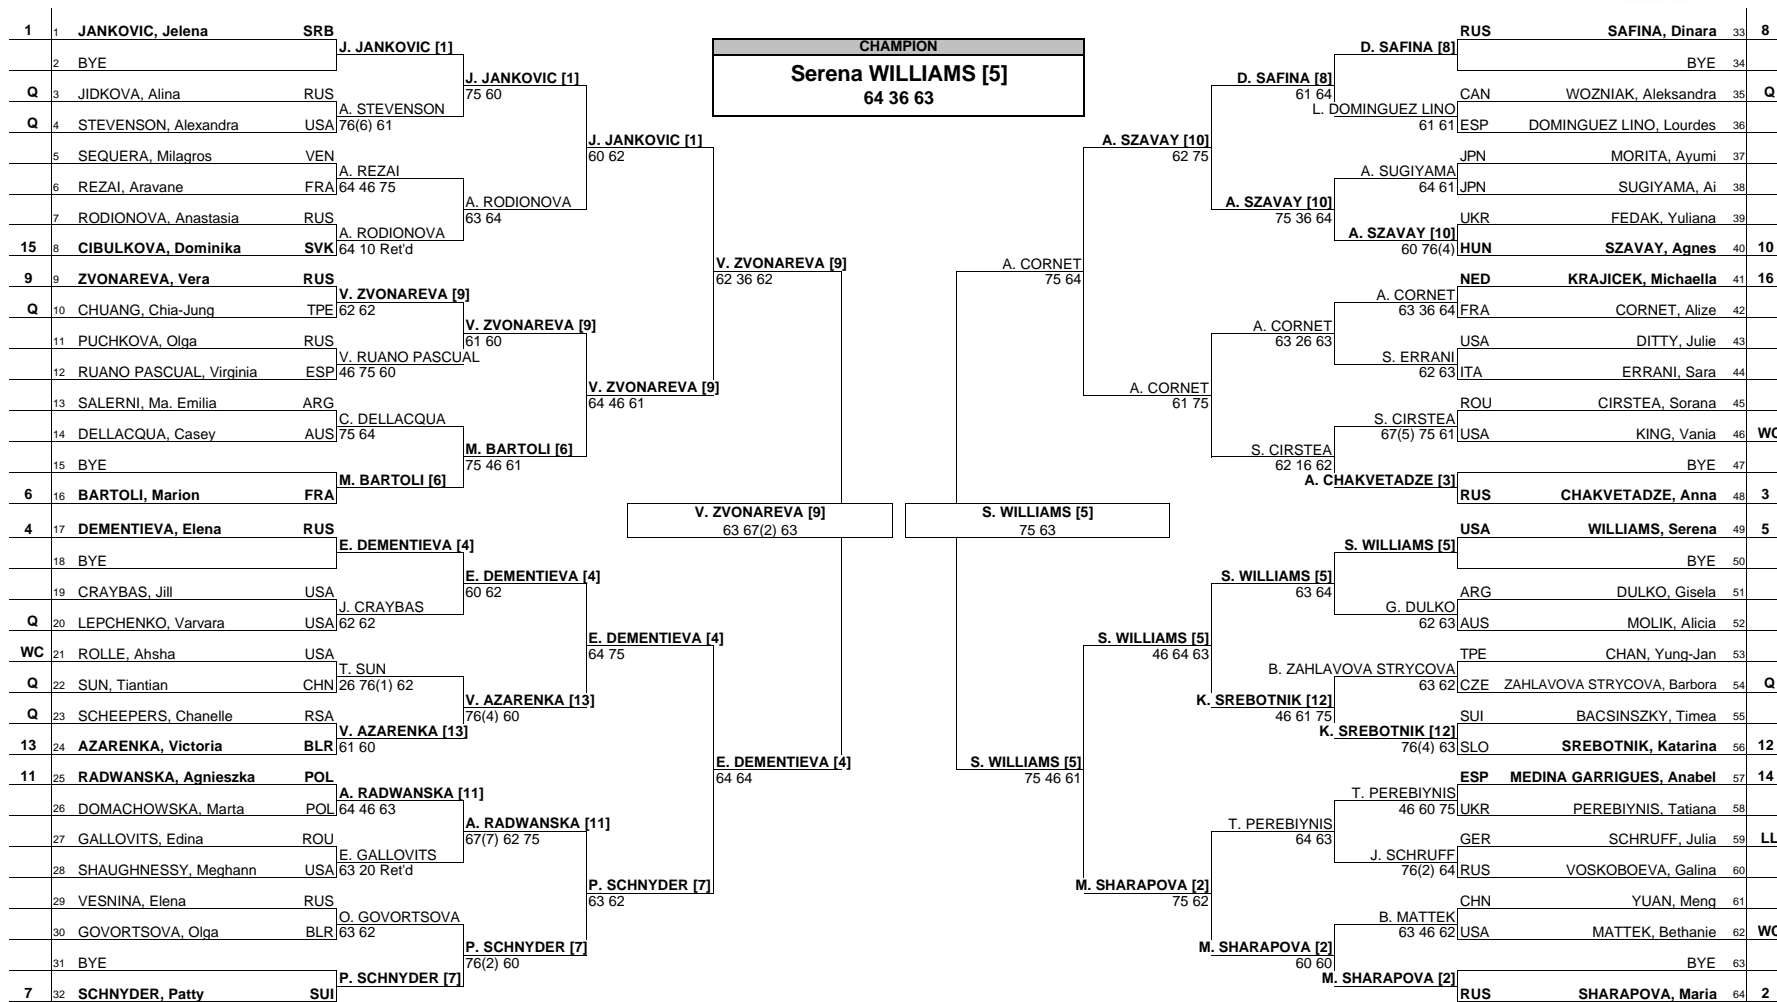

# Family Circle Cup MAIN DRAW SINGLES

Charleston, SC, USA April 14 - 20, 2008  
Green Clay  
Tier I - \$1,340,000

Seeded Players	Rank	Seeded Players	Rank	Prize Money	Pts.	Lucky Losers	Retirements/W.O.
1 JANKOVIC, Jelena	3	9 ZVONAREVA, Vera	14	Winner \$196,900	430	Bychkova replaced by Schruff - Admin	Meghann Shaughnessy - Left knee injury
2 SHARAPOVA, Maria	5	10 SZAVAY, Agnes	15	Finalists \$100,000	300		Dominika Cibulkova - Lower back injury
3 CHAKVETADZE, Anna	7	11 RADWANSKA, Agnieszka	16	Semi-Finalists \$51,000	195		
4 DEMENTIEVA, Elena	8	12 SREBOTNIK, Katarina	26	Quarter Finalists \$26,050	110		
5 WILLIAMS, Serena	9	13 AZARENKA, Victoria	28	3rd Round \$13,285	60		
6 BARTOLI, Marion	11	14 MEDINA GARRIGUES, Anabel	29	2nd Round \$6,775	35		
7 SCHNYDER, Patty	12	15 CIBULKOVA, Dominika	34	1st Round \$3,455	1		
8 SAFINA, Dinara	13	16 KRAJICEK, Michaela	36				

Last Direct Acceptance  
Ayumi Morita - 115

Players Representative  
Cassy Dellacqua

Sony Ericsson WTA Tour Supervisor  
Pam Whytcross

MAIN DRAW DOUBLES

Charleston, SC, USA April 14 - 20, 2008  
Green Clay  
\$1,340,000