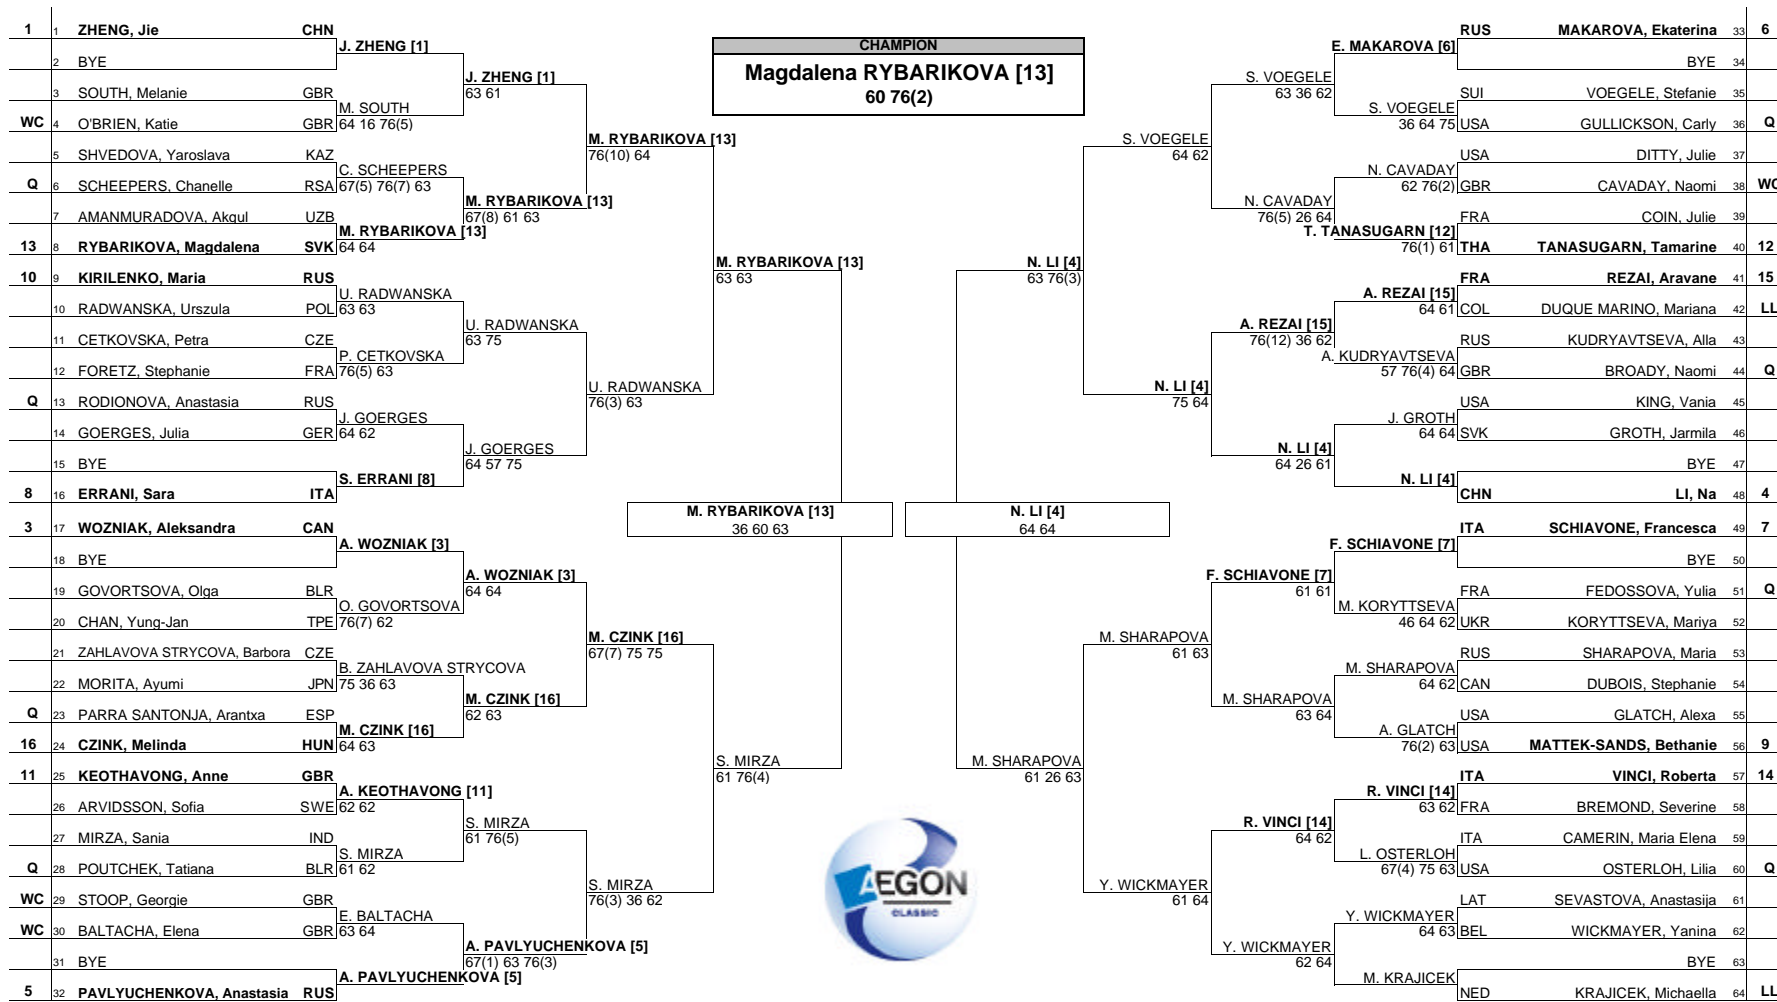

AEGON Classic, Birmingham

MAIN DRAW SINGLES
Birmingham, England 8-14 June 2009
Grass
WTA International - \$220,000

Seeded Players	Rank	Seeded Players	Rank	Prize Money	Pts.	Lucky Losers	Retirements/W.O.
1 ZHENG, Jie	15	9 MATTEK-SANDS, Bethanie	45	Winner	\$37,000	280	SANTANGELO (back) replaced by DUQUE MARINO
2 KANEPL, Kaia	44	10 KIRILENKO, Maria	47	Finalists	\$19,000	200	KANEPI (left knee) replaced by KRAJICEK
3 WOZNIAK, Aleksandra	24	11 KEOTHAVONG, Anne	48	Semi-Finalists	\$10,000	130	
4 LI, Na	25	12 TANASUGARN, Tamarine	52	Quarter Finalists	\$5,000	70	
5 PAVLYUCHENKOVA, Anastasia	27	13 RYBARIKOVA, Magdalena	53	3rd Round	\$2,600	30	
6 MAKAROVA, Ekaterina	38	14 VINCI, Roberta	54	2nd Round	\$1,350	15	
7 SCHIAVONE, Francesca	40	15 REZAI, Aravane	57	1st Round	\$700	1	
8 ERRANI, Sara	44	16 CZINK, Melinda	62				
				Last Direct Acceptance		Players Representative	
				Alexa GLATCH - 119		Sofia ARVIDSSON	
				Sony Ericsson WTA Tour Supervisor Doma Kelso			
Follow Live Scoring at www.sonyericssonwta.com							