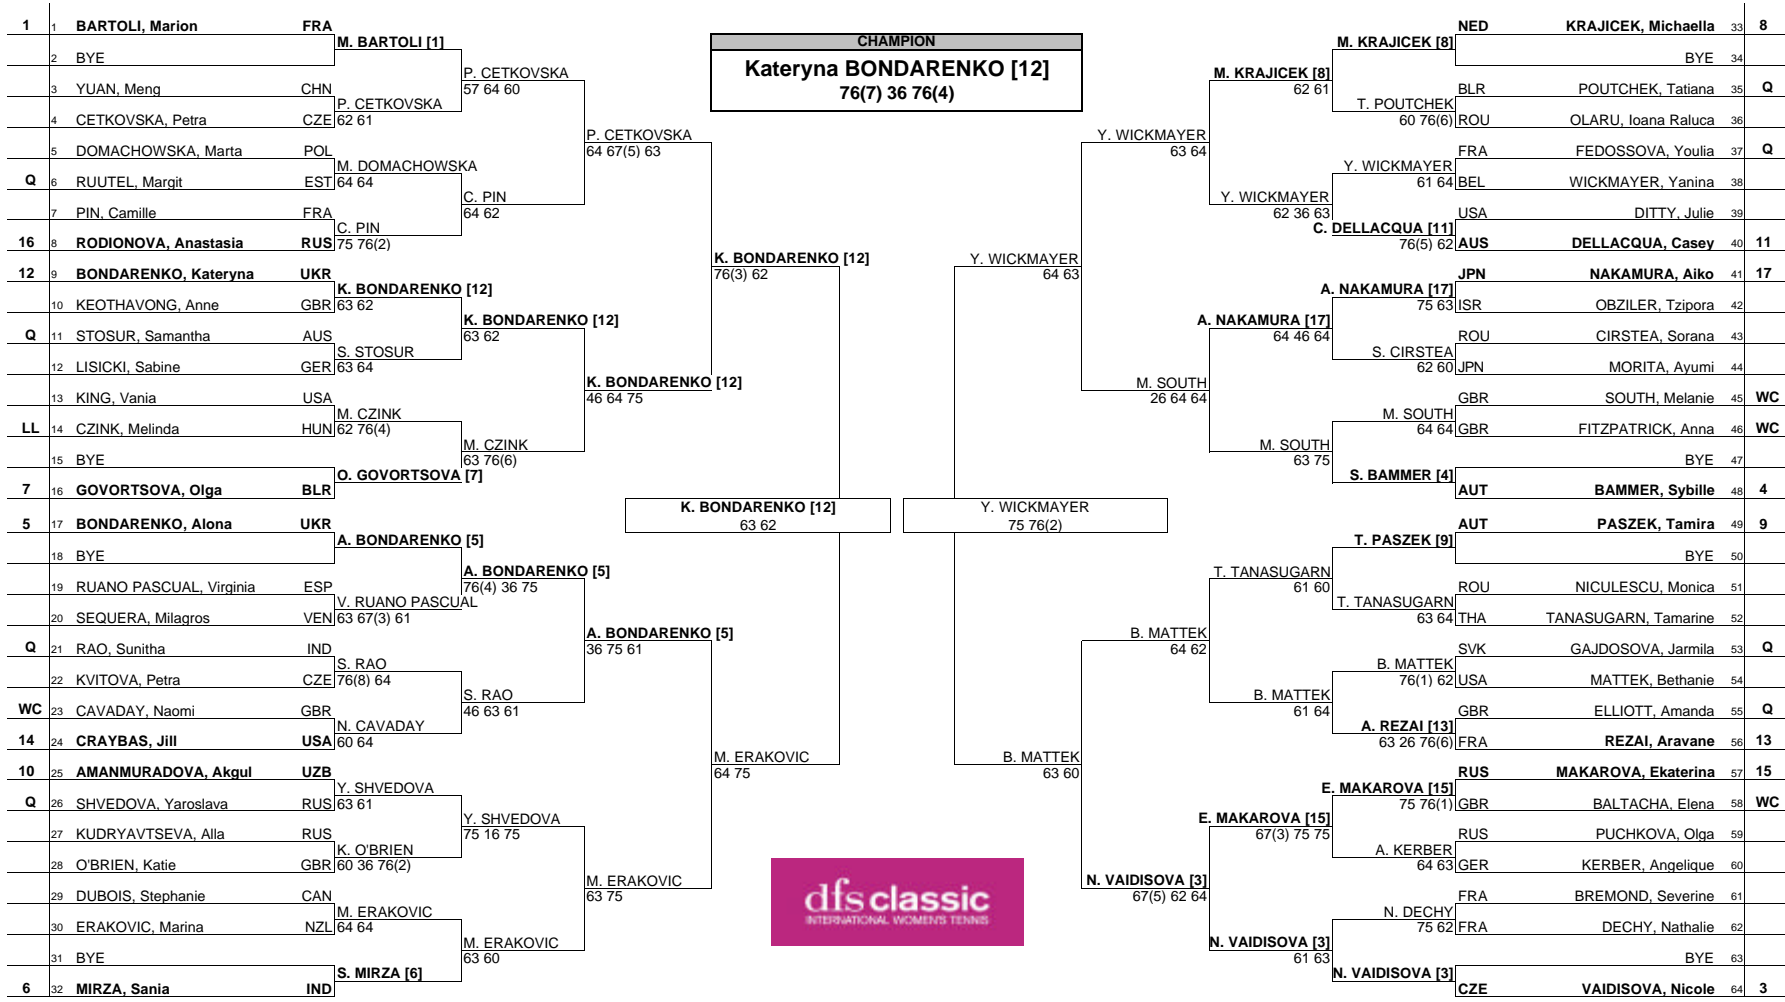

DFS Classic

MAIN DRAW SINGLES

Birmingham, Great Britain 7 - 15 June 2008

Grass

Tier III - \$200,000

Seeded Players		Rank	Seeded Players		Rank	Prize Money	Pts.	Lucky Losers	Retirements/W.O.		
1	BARTOLI, Marion	9	9	PASZEK, Tamira	46	Winner	\$31,000	140			
2	SAFINA, Dinara	44	10	AMANMURADOVA, Akgul	50	Finalists	\$16,000	100			
3	VAIDISOVA, Nicole	16	11	DELLACQUA, Casey	51	Semi-Finalists	\$9,200	65			
4	BAMMER, Sybille	22	12	BONDARENKO, Kateryna	57	Quarter Finalists	\$4,230	35			
5	BONDARENKO, Alona	27	13	REZAI, Aravane	58	3rd Round	\$2,180	20			
6	MIRZA, Sania	32	14	CRAYBAS, Jill	62	2nd Round	\$1,125	10			
7	GOVORTSOVA, Olga	37	15	MAKAROVA, Ekaterina	66	1st Round	\$580	1			
8	KRAJICEK, Michaela	44	16	RODIONOVA, Anastasia	67						
								Last Direct Acceptance		Players Representative	Sony Ericsson WTA Tour Supervisor
								Yanina Wickmayer - 128		Naomi Cavaday	Donna Kelsö

1	1	BLACK, Cara HUBER, Liezel	ZIM USA	C. BLACK L. HUBER [1] 61 61
	2	MORITA, Ayumi NAKAMURA, Aiko	JPN JPN	
	3	DELLACQUA, Casey STUBBS, Rennae	AUS AUS	
	4	CRAYBAS, Jill GOVORTSOVA, Olga	USA BLR	
4	5	MATTEK, Bethanie MIRZA, Sania	USA IND	C. BLACK L. HUBER [1] 62 75
	6	GRANDIN, Natalie KOPS-JONES, Raquel	RSA USA	
	7	SHVEDOVA, Yaroslava TANASUGARN, Tamarine	RUS THA	
	8	KEOTHAVONG, Anne SOUTH, Melanie	GBR GBR	
WC	9	KING, Vania KUDRYAVTSEVA, Alla	USA RUS	C. BLACK/L. HUBER [1] 62 61
	10	GULLICKSON, Carly UHLIROVA, Vladimira	USA CZE	
	11	CHUANG, Chia-Jung FUJIWARA, Rika	TPE JPN	
	12	RAYMOND, Lisa STOSUR, Samantha	USA AUS	
3	13	POUTCHEK, Tatiana RODIONOVA, Anastasia	BLR RUS	S. BREMOND V. RUANO PASCUAL 64 46 10-8
	14	KRAJICEK, Michaela NICULESCU, Monica	NED ROU	
	15	BREMOND, Severine RUANO PASCUAL, Virginia	FRA ESP	
	16	BONDARENKO, Alona BONDARENKO, Kateryna	UKR UKR	