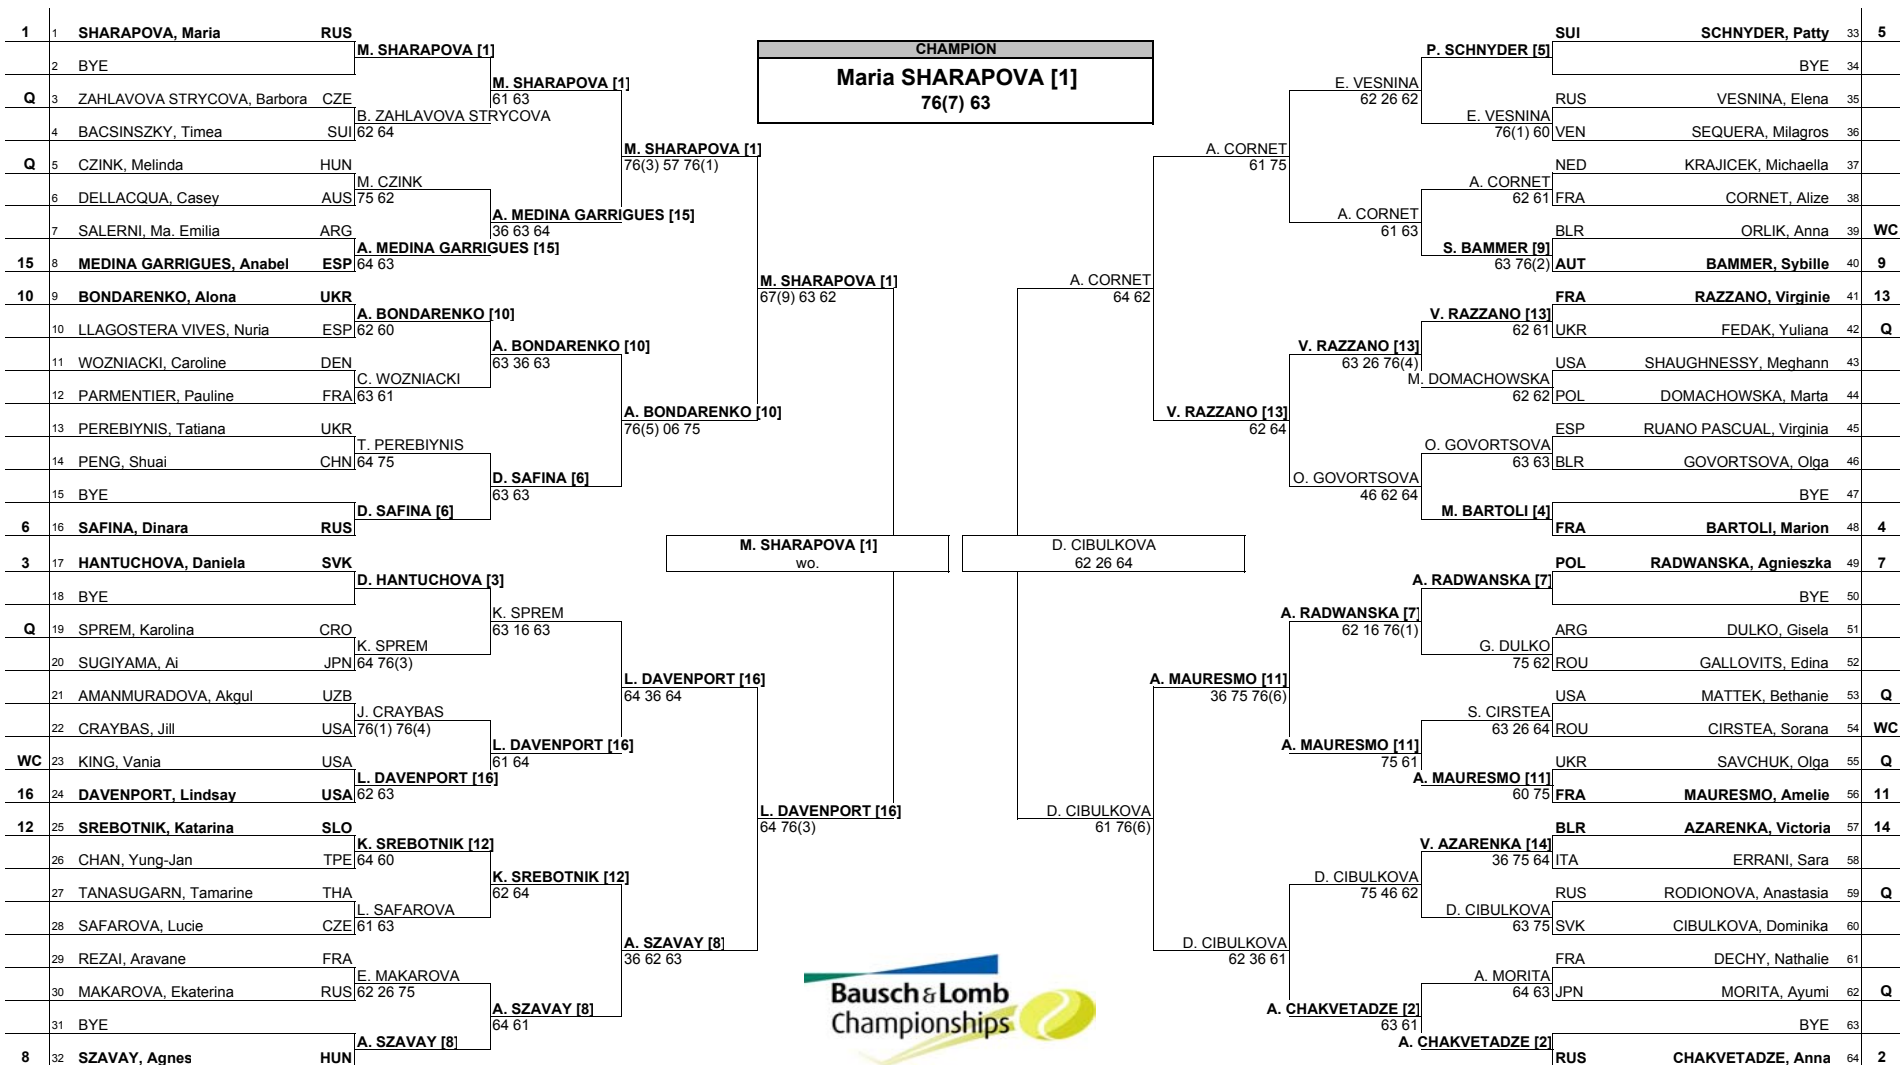

Bausch & Lomb Championships

MAIN DRAW SINGLES

Amelia Island, FL, USA 7 - 13 April 2008
Green Clay
Tier II - \$600,000

Seeded Players		Rank	Seeded Players		Rank	Prize Money		Pts.	Lucky Losers		Retirements/W.O.			
1	SHARAPOVA, Maria	5	9	BAMMER, Sybille	21	Winner	\$95,500	275						
2	CHAKVETADZE, Anna	6	10	BONDARENKO, Alona	23	Finalists	\$48,900	190						
3	HANTUCHOVA, Daniela	10	11	MAURESMO, Amelie	24	Semi-Finalists	\$25,000	125						
4	BARTOLI, Marion	9	12	SREBOTNIK, Katarina	25	Quarter-Finalists	\$12,860	70						
5	SCHNYDER, Patty	12	13	RAZZANO, Virginie	26	3rd Round	\$6,575	35						
6	SAFINA, Dinara	13	14	AZARENKA, Victoria	27	2nd Round	\$3,370	20						
7	RADWANSKA, Agnieszka	16	15	MEDINA GARRIGUES, Anabel	30	1st Round	\$1,725	1						
8	SZAVAY, Agnes	18	16	DAVENPORT, Lindsay	33									
									Last Direct Acceptance		Players Representative		Sony Ericsson WTA Tour Supervisor	
									Amanmuradova, Akgul (85)		Anna Chakvetadze		Melanie Heuer	