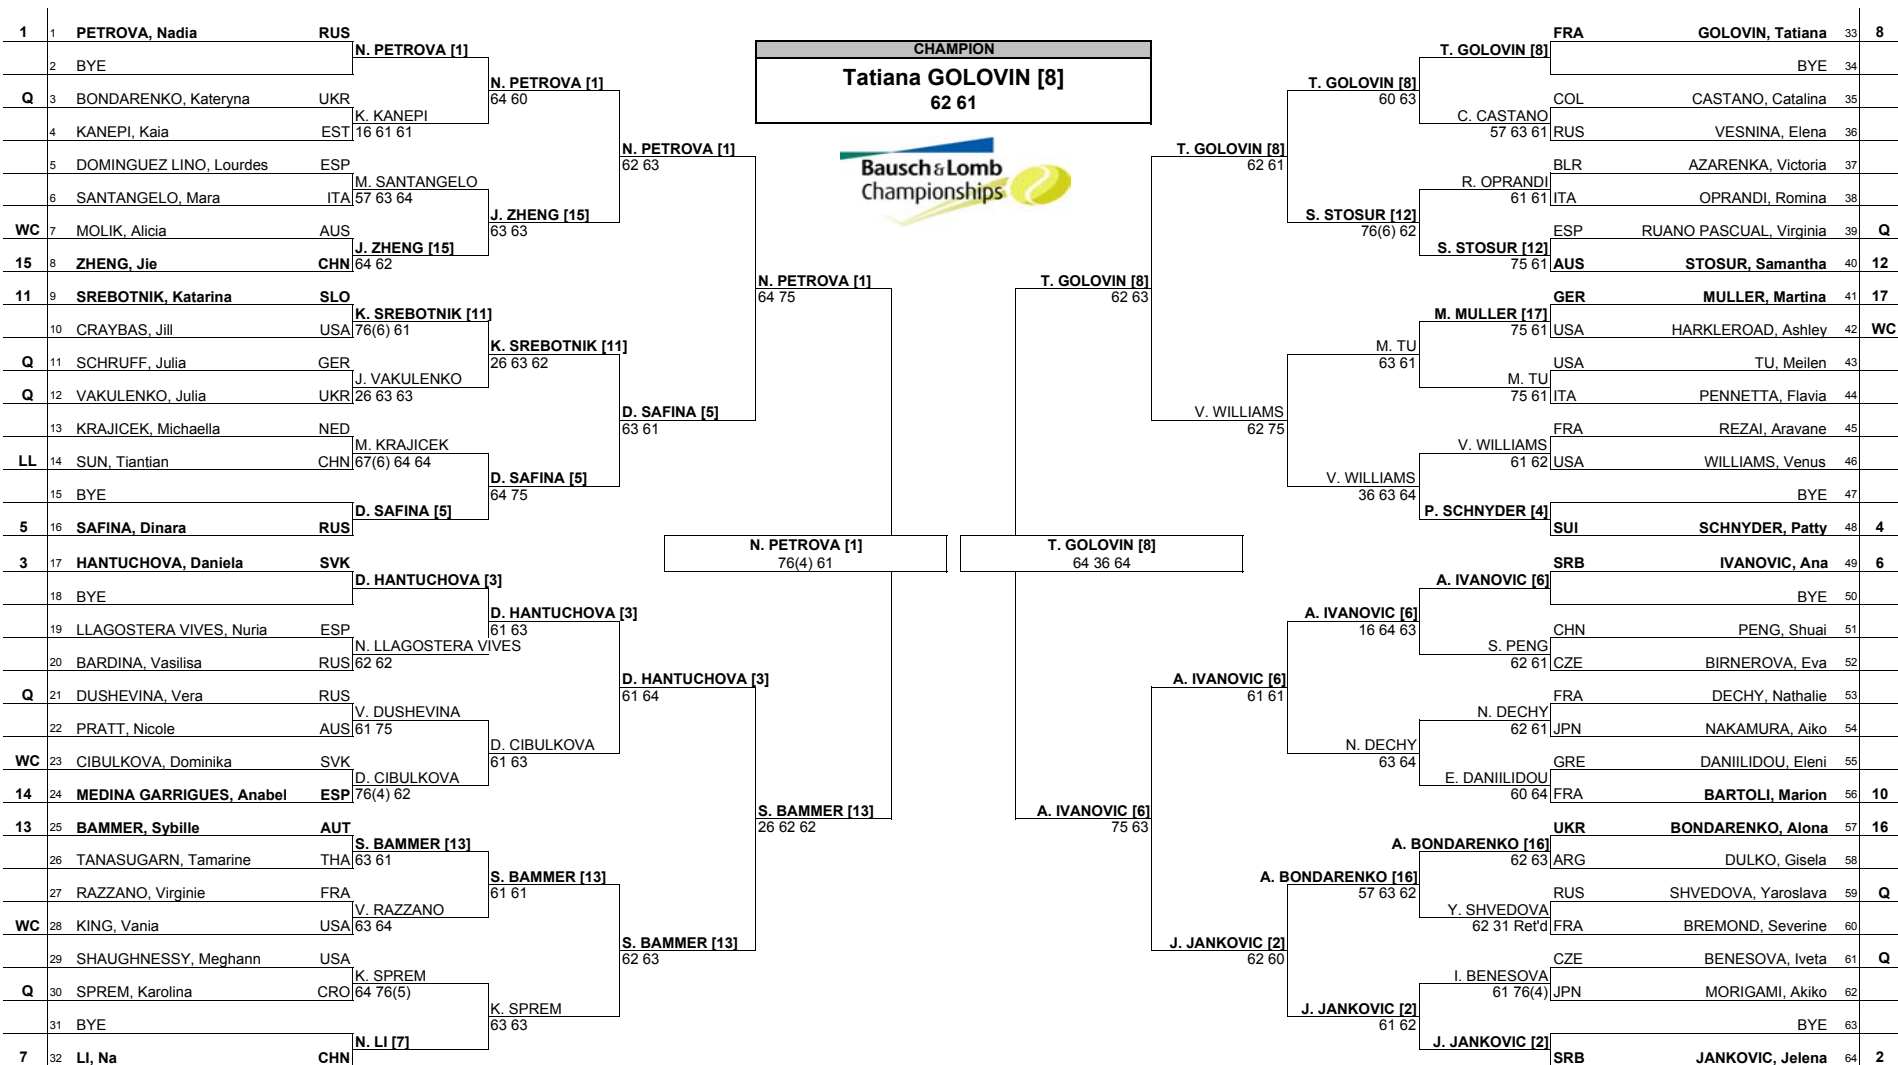

Bausch & Lomb Championships
MAIN DRAW SINGLES

Amelia Island, FL, USA 2 - 8 April 2007
Clay
Tier II - $600,000

Last Direct Acceptance		Players Representative		Sony Ericsson WTA Tour Supervisor	
AZARENKA, Victoria (75)		Tatiana Golovin		Melanie Heuer